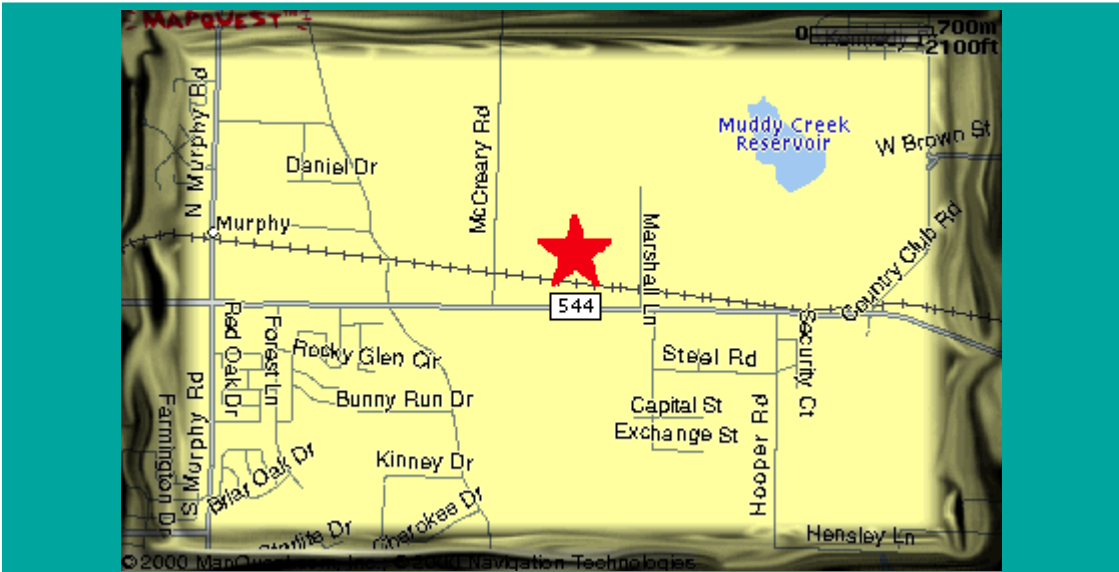

**Lakeside Estates Homeowners Association
Located in Wylie Texas**

image courtesy mapquest.com

Lakeside Estates is located approximately 1.5 miles east of the intersection of Highway 544 and Murphy Road in Wylie Texas.
Click on the map above to go to mapquest.com and get driving directions form anywhere in the United States